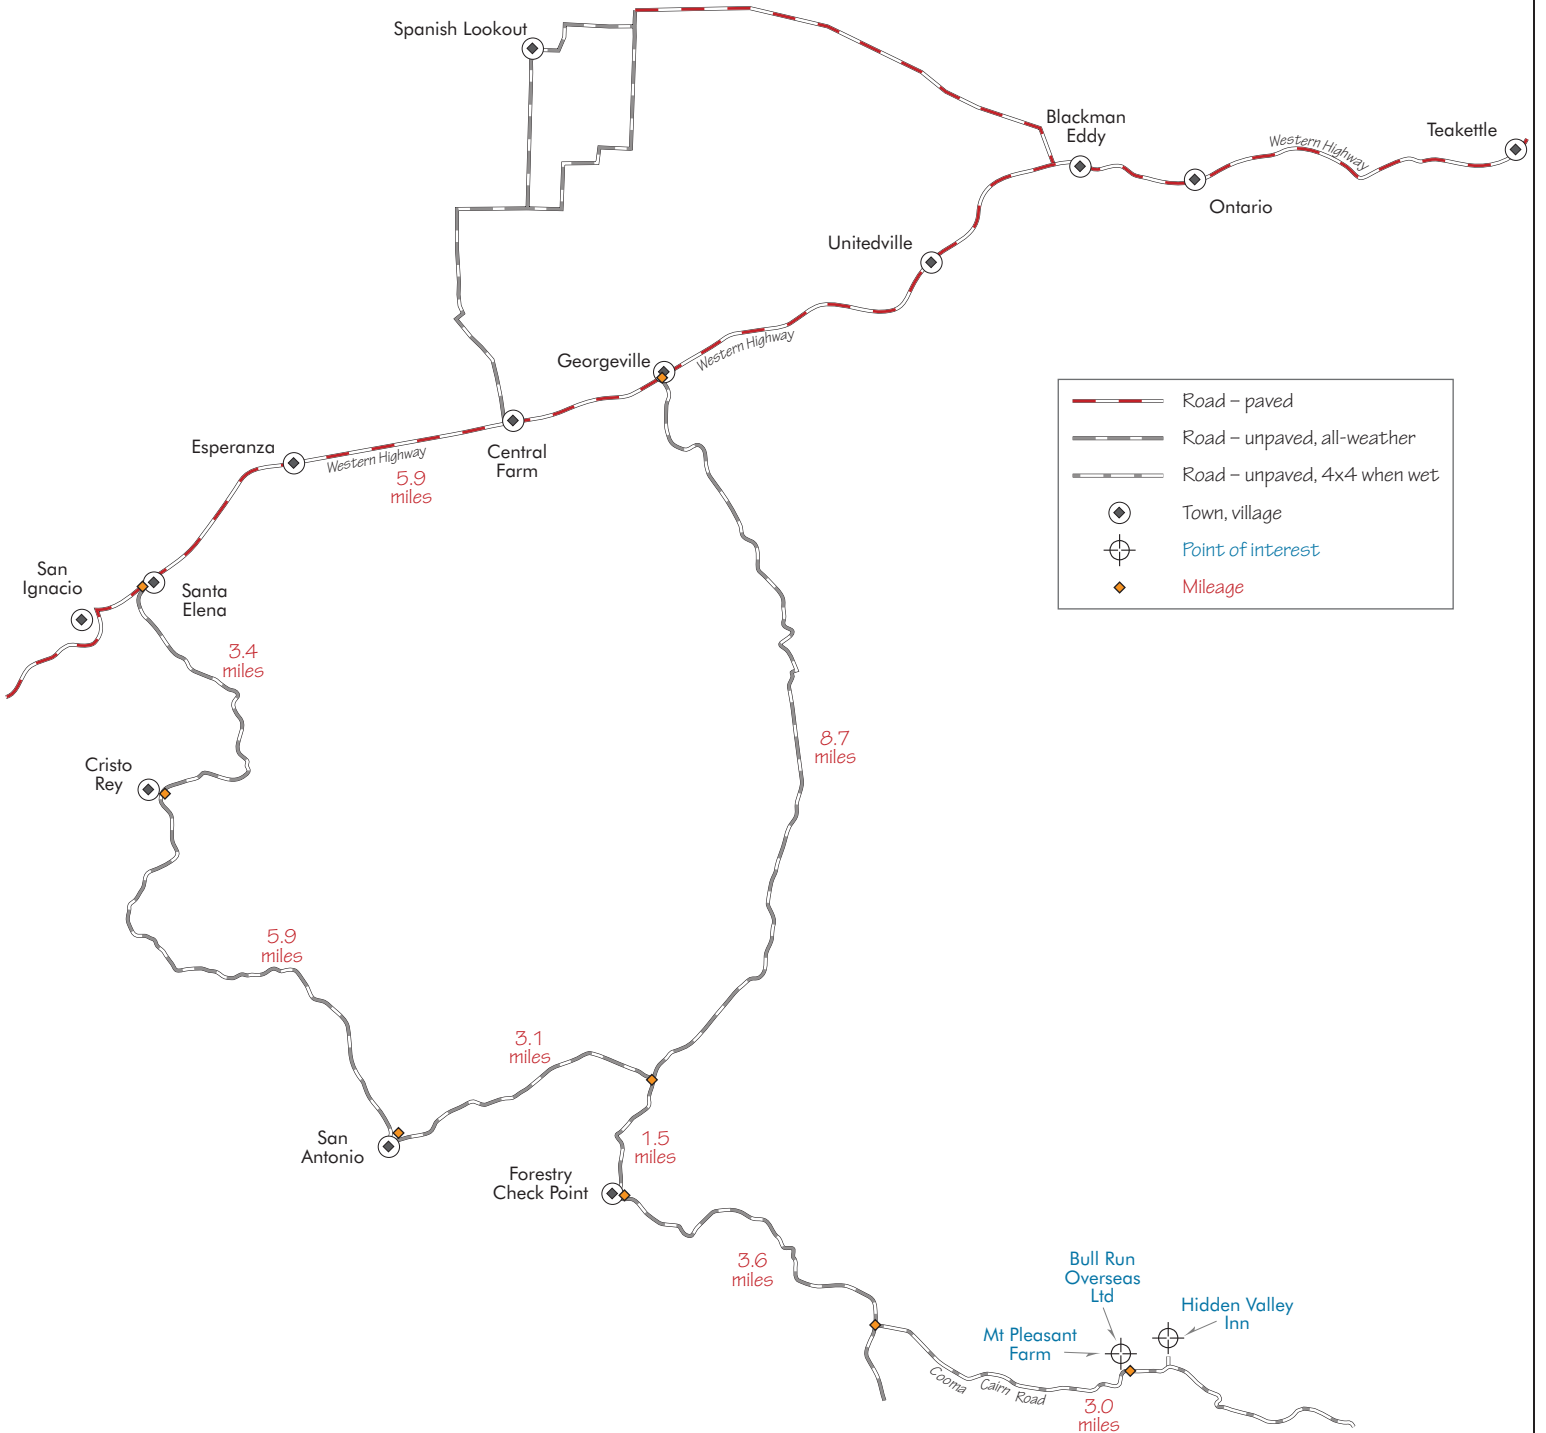

*Driving Map
To
Mt Pleasant Farm
Bull Run Overseas, Ltd
Hidden Valley Inn*

Scale 1:125,000